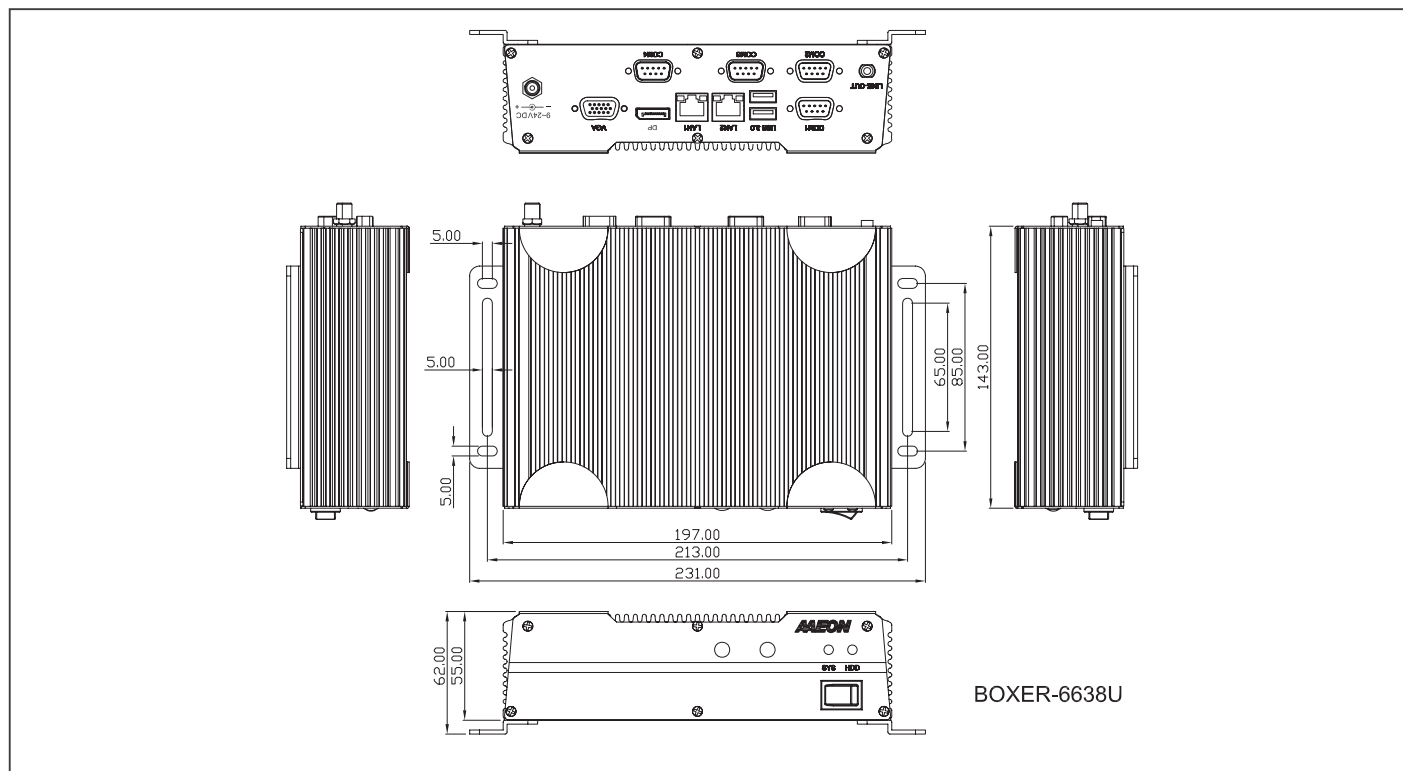

Fanless Embedded Box PC with 5th Generation Intel® Core™ i3 Processor SoC

Front View

Rear View

Features

- U-Series CPU: Intel® Core™ i3-5010U
- Good for Industrial Use with 4 COM Ports
- Wide Temperature Support: -4°F ~ 140°F (-20°C ~ 60°C)
- Wide Voltage Support: 9 - 24 V

Specifications

System	
CPU	5th Generation Intel® Core™ i3-5010U, 2.1 GHz
Chipset	Intel® System on Chip
System Memory	DDR3L 1600 SODIMM slot x 1, up to 8 GB
Display Interface	VGA, DP
Storage Device	mSATA, HDD/SSD
Ethernet	Intel® WGI211AT, 10/100/1000Base-TX x 1 Intel® WGI218LM, 10/100/1000Base-TX x 1
I/O	RS-232/422/485 x 2 RS-232 x 2 USB 2.0 x 2 (A2M) USB 3.0 x 2 VGA x 1 DP x 1 Line-out x 1 LAN x 2 Antenna holes x 2 Power switch Power input
Expansion	Full-size Mini-Card x 1 (mSATA + USB, w/ SIM slot, optional for PCI-E) Half-size Mini-Card x 1 (PCI-E + USB)
Indicator	Power LED HDD active LED
OS support	Windows® 10 (64 bit), Windows® 8.1(32/64-bit), Windows® 7 (32/64-bit), Linux Ubuntu 14.10
Power Supply	
Power Requirement	9 - 24V with lockable DC jack
Mechanical	
Mounting	Wallmount
Dimensions (W x H x D)	7.76" x 2.17" x 5.63" (197mm x 55mm x 143mm)
Gross Weight	5.5 lb (2.5kg)
Net Weight	3.3 lb (1.5 kg)
Environmental	
Operating Temperature	-4°F ~ 140°F (-20°C ~ 60°C) with wide temperature HDD (according to IEC68-2-14 with 0.5 m/s AirFlow; with industrial devices)
Storage Temperature	-49°F ~ 176°F (-45°C ~ 80°C)
Storage Humidity	95% @ 40°C, non-condensing
Anti-Vibration	5 Grms/ 5 ~ 500Hz/ operation –mSATA / SSD 1 Grms/ 5~ 500Hz/ operation – HDD
Certification	CE/FCC class A

Dimension

Unit: mm

Ordering Information

Part Number	CPU	RAM	LAN	USB	RS-232	RS-232/422/485	Storage	Display	Expansion	Mounting	Power	Temp.
BOXER-6638U-A2M-1010	Intel® Core i3-5010U	—	2	4	2	2	HDD/SSD	VGA x 1 DP x 1	Full-size Mini-Card x 1 Half-size Mini-Card x 1	Wallmount	DC 9-24V	-4°F ~ 140°F (-20°C ~ 60°C) According to IEC60068-2, 0.5m/s air flow