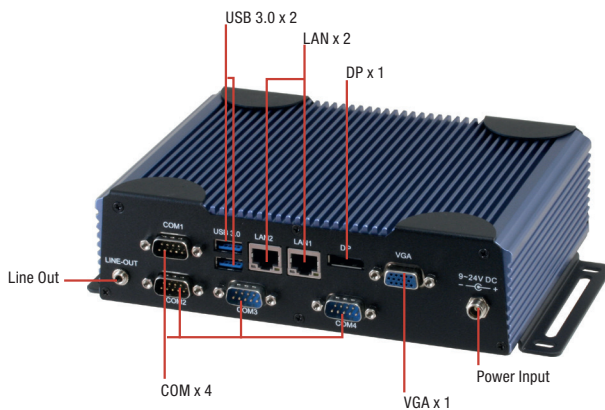

Fanless Embedded Box PC with 5th Generation Intel® Core™ i3 Processor SoC

Front View

Rear View

Features

- U-Series CPU: Intel® Core™ i3-5010U
- Good for Industrial Use with 4 COM Ports
- Wide Temperature Support: -4°F ~ 140°F (-20°C ~ 60°C)
- Wide Voltage Support: 9 - 24 V

Specifications

System	
CPU	5th Generation Intel® Core™ i3-5010U, 2.1 GHz
Chipset	Intel® System on Chip
System Memory	DDR3L 1600 SODIMM slot x 1, up to 8 GB
Display Interface	VGA, DP
Storage Device	mSATA, HDD/SSD
Ethernet	Intel® WGI211AT, 10/100/1000Base-TX x 1 Intel® WGI218LM, 10/100/1000Base-TX x 1
I/O	RS-232/422/485 x 2 RS-232 x 2 USB 2.0 x 2 (A2M) USB 3.0 x 2 VGA x 1 DP x 1 Line-out x 1 LAN x 2 Antenna holes x 2 Power switch Power input
Expansion	Full-size Mini-Card x 1 (mSATA + USB, w/ SIM slot, optional for PCI-E) Half-size Mini-Card x 1 (PCI-E + USB)
Indicator	Power LED HDD active LED
OS support	Windows® 10 (64 bit), Windows® 8.1(32/64-bit), Windows® 7 (32/64-bit), Linux Ubuntu 14.10
Power Supply	
Power Requirement	9 - 24V with lockable DC jack
Mechanical	
Mounting	Wallmount
Dimensions (W x H x D)	7.76" x 2.17" x 5.63" (197mm x 55mm x 143mm)
Gross Weight	5.5 lb (2.5kg)
Net Weight	3.3 lb (1.5 kg)
Environmental	
Operating Temperature	-4°F ~ 140°F (-20°C ~ 60°C) with wide temperature HDD (according to IEC68-2-14 with 0.5 m/s AirFlow; with industrial devices)
Storage Temperature	-49°F ~ 176°F (-45°C ~ 80°C)
Storage Humidity	95% @ 40°C, non-condensing
Anti-Vibration	5 Grms/ 5 ~ 500Hz/ operation –mSATA / SSD 1 Grms/ 5~ 500Hz/ operation – HDD
Certification	CE/FCC class A

Dimension

Unit: mm

Ordering Information

Part Number	CPU	RAM	LAN	USB	RS-232	RS-232/422/485	Storage	Display	Expansion	Mounting	Power	Temp.
BOXER-6638U-A2M-1010	Intel® Core i3-5010U	—	2	4	2	2	HDD/SSD	VGA x 1 DP x 1	Full-size Mini-Card x 1 Half-size Mini-Card x 1	Wallmount	DC 9-24V	-4°F ~ 140°F (-20°C ~ 60°C) According to IEC60068-2, 0.5m/s air flow