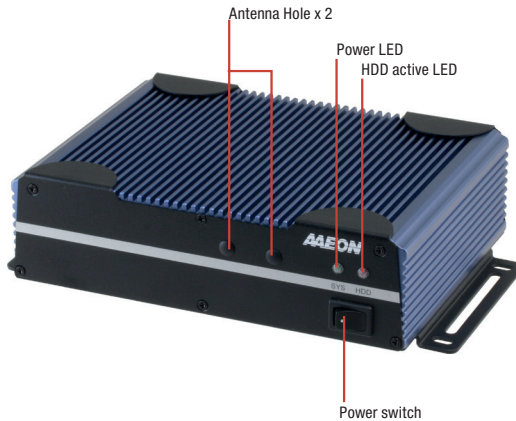

Fanless Embedded Box PC with 5th Generation Intel® Core™ i3 Processor SoC

Front View

Rear View

Features

- U-Series CPU: Intel® Core™ i3-5010U
- Good for Industrial Use with 4 COM Ports
- Wide Temperature Support: -4°F ~ 140°F (-20°C ~ 60°C)
- Wide Voltage Support: 9 - 24 V

Specifications

System	
CPU	5th Generation Intel® Core™ i3-5010U, 2.1 GHz
Chipset	Intel® System on Chip
System Memory	DDR3L 1600 SODIMM slot x 1, up to 8 GB
Display Interface	VGA, DP
Storage Device	mSATA, HDD/SSD
Ethernet	Intel® WGI211AT, 10/100/1000Base-TX x 1 Intel® WGI218LM, 10/100/1000Base-TX x 1
I/O	RS-232/422/485 x 2 RS-232 x 2 USB 2.0 x 2 (A2M) USB 3.0 x 2 VGA x 1 DP x 1 Line-out x 1 LAN x 2 Antenna holes x 2 Power switch Power input
Expansion	Full-size Mini-Card x 1 (mSATA + USB, w/ SIM slot, optional for PCI-E) Half-size Mini-Card x 1 (PCI-E + USB)
Indicator	Power LED HDD active LED
OS support	Windows® 10 (64 bit), Windows® 8.1(32/64-bit), Windows® 7 (32/64-bit), Linux Ubuntu 14.10
Power Supply	
Power Requirement	9 - 24V with lockable DC jack
Mechanical	
Mounting	Wallmount
Dimensions (W x H x D)	7.76" x 2.17" x 5.63" (197mm x 55mm x 143mm)
Gross Weight	5.5 lb (2.5kg)
Net Weight	3.3 lb (1.5 kg)
Environmental	
Operating Temperature	-4°F ~ 140°F (-20°C ~ 60°C) with wide temperature HDD (according to IEC68-2-14 with 0.5 m/s AirFlow; with industrial devices)
Storage Temperature	-49°F ~ 176°F (-45°C ~ 80°C)
Storage Humidity	95% @ 40°C, non-condensing
Anti-Vibration	5 Grms/ 5 ~ 500Hz/ operation –mSATA / SSD 1 Grms/ 5~ 500Hz/ operation – HDD
Certification	CE/FCC class A

Dimension

Unit: mm

Ordering Information

Part Number	CPU	RAM	LAN	USB	RS-232	RS-232/422/485	Storage	Display	Expansion	Mounting	Power	Temp.
BOXER-6638U-A2M-1010	Intel® Core i3-5010U	—	2	4	2	2	HDD/SSD	VGA x 1 DP x 1	Full-size Mini-Card x 1 Half-size Mini-Card x 1	Wallmount	DC 9-24V	-4°F ~ 140°F (-20°C ~ 60°C) According to IEC60068-2, 0.5m/s air flow